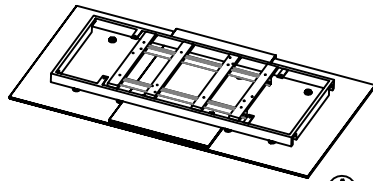

# LORETO

IMPORTER / IMPORTED BY:

SIGNAL MEBLE

UL. KILINSKIEGO 35B

27-400 OSTROWIEC SW.

POLAND

WYPRODUKOWANO W CHINACH / MADE IN CHINA

A x1

B x2

C x2

M8  
1 x12

M8x95mm  
2 x4

M8x20mm  
3 x8

5#  
4 x1

8#  
5 x1

13#  
6 x1