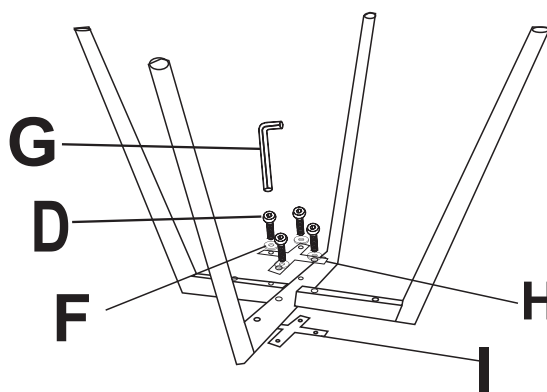

IMPORTER / IMPORTED BY:
SIGNAL MEBLE
UL. KILINSKIEGO 35B
27-400 OSTROWIEC SW.
POLAND
WYPRODUKOWANO W CHINACH / MADE IN CHINA

A	X1	B	X1	C	X1
D	X4	E	X4	F	X8
	M6x35mm		M6x45mm		
G	X1	H	X1	I	X1

①

②