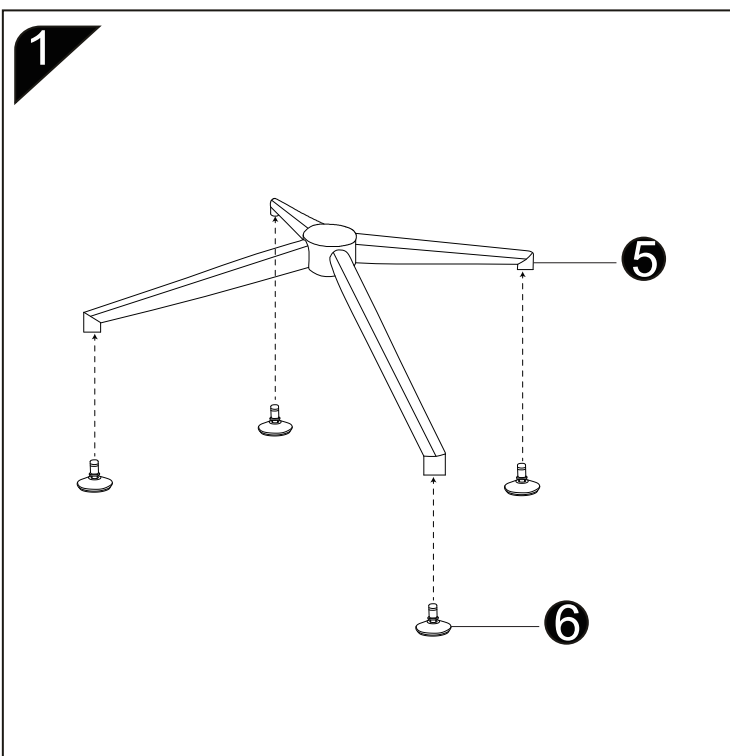

IMPORTER/IMPORTED BY:
SIGNAL MEBLE
UL. KILINSKIEGO 35B
27-400 OSTROWIEC SW.
POLAND
WYPRODUKOWANO W CHINACH / MADE IN CHINA

NESTOR

5

6

7