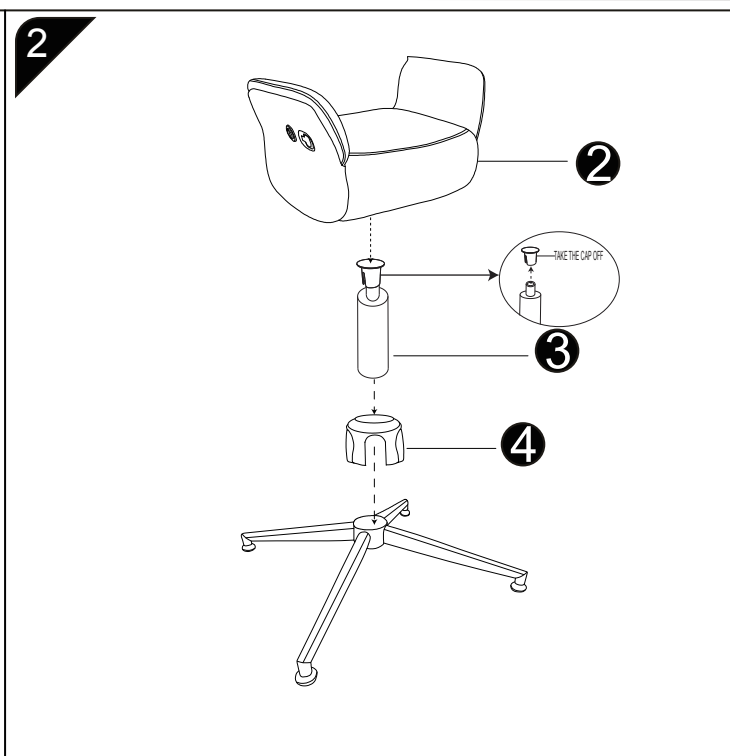

IMPORTER/IMPORTED BY:
SIGNAL MEBLE
UL. KILINSKIEGO 35B
27-400 OSTROWIEC SW.
POLAND
WYPRODUKOWANO W CHINACH / MADE IN CHINA

NESTOR

5

6

7